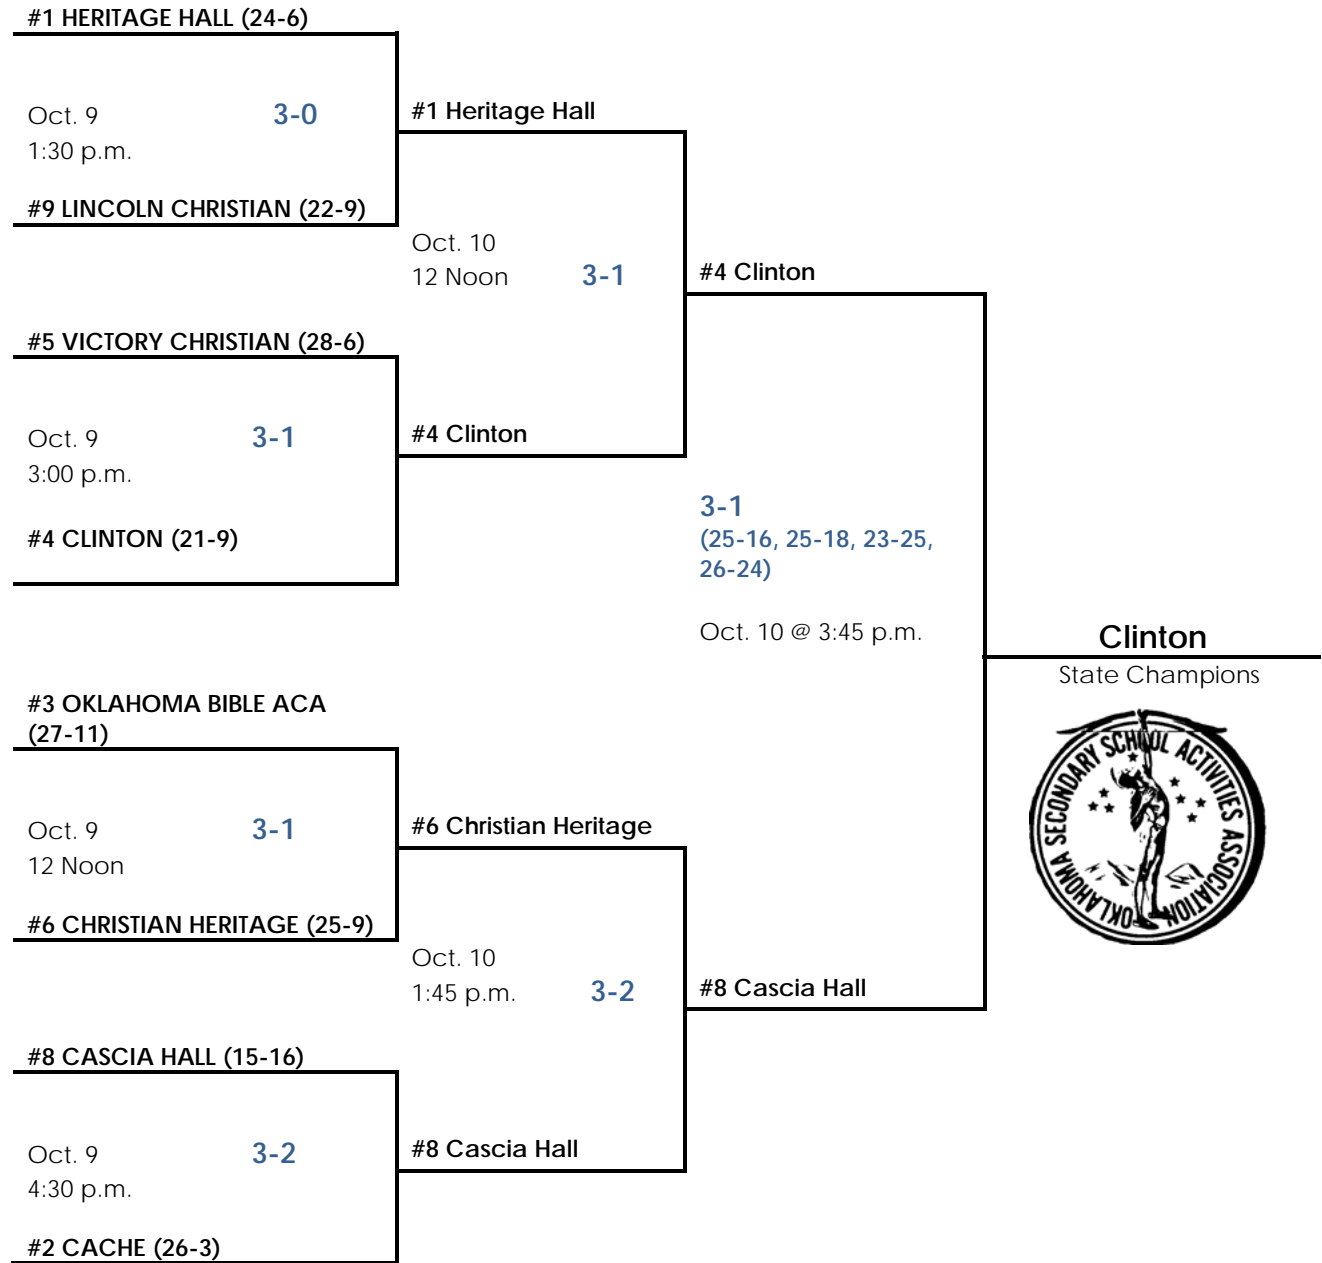

Oklahoma Secondary School Activities Association

P. O. Box 14590, Oklahoma City, OK 73118

2009 CLASS 4A STATE VOLLEYBALL

October 9-10, 2009 @ Edmond Santa Fe High School

Rankings are each schools final regular season rankings from OKRankings.com